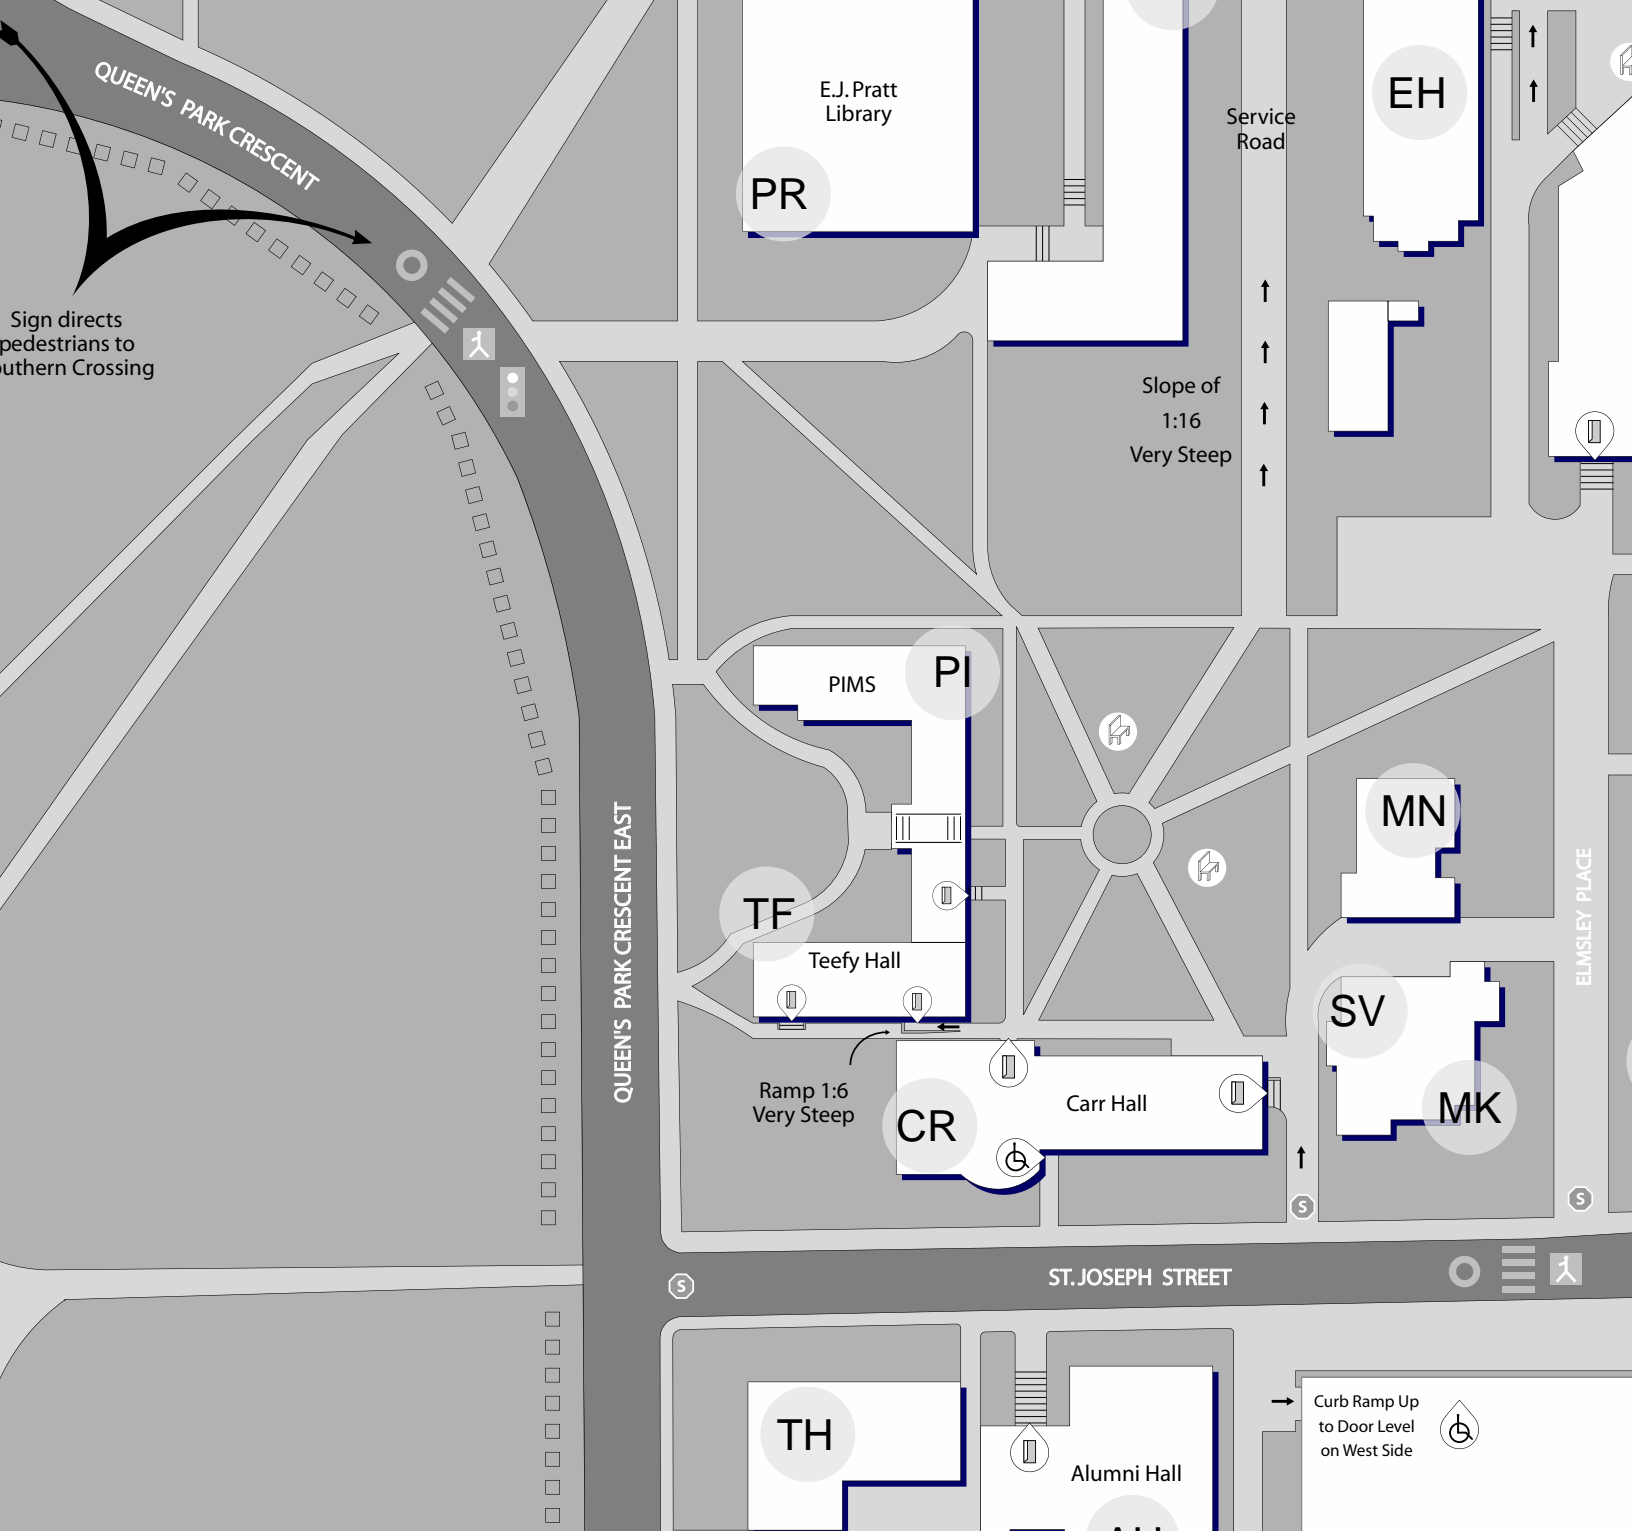

Teefy Hall
57 Queen's Park Crs East

Building code: TF

Photo 1 - Building

Photo 2 - Ramp leading to south side door

Number of Building entrances	2
Number of Entrances with Power Openers	0
Floors accessible via elevator	none
Floors with accessible washrooms	none

Main Entrance

Side of building with main entrance	South
Does this entrance have a power door opener?	No
Is this entrance visible from the street?	No
Type of Pathway leading to entrance	

Secondary Entrance

Side of building with secondary entrance	South
Does this entrance have a power door opener?	n/a
Is this entrance visible from the street?	n/a
Type of Pathway leading to entrance	

The south side of the building has an entrance with an access ramp, however the door is not powered.

- Entrance
- Entrance with Auto Door Opener
- Sidewalk
- Ramp: arrow indicates up
- Stair
- Rest Area

- Vehicle Traffic Lights
- Stop Signs
- Pedestrian Crossing Lines
- Flashing Pedestrian Signal
- Button for Pedestrian Crossing
- Audio Crossing Signal