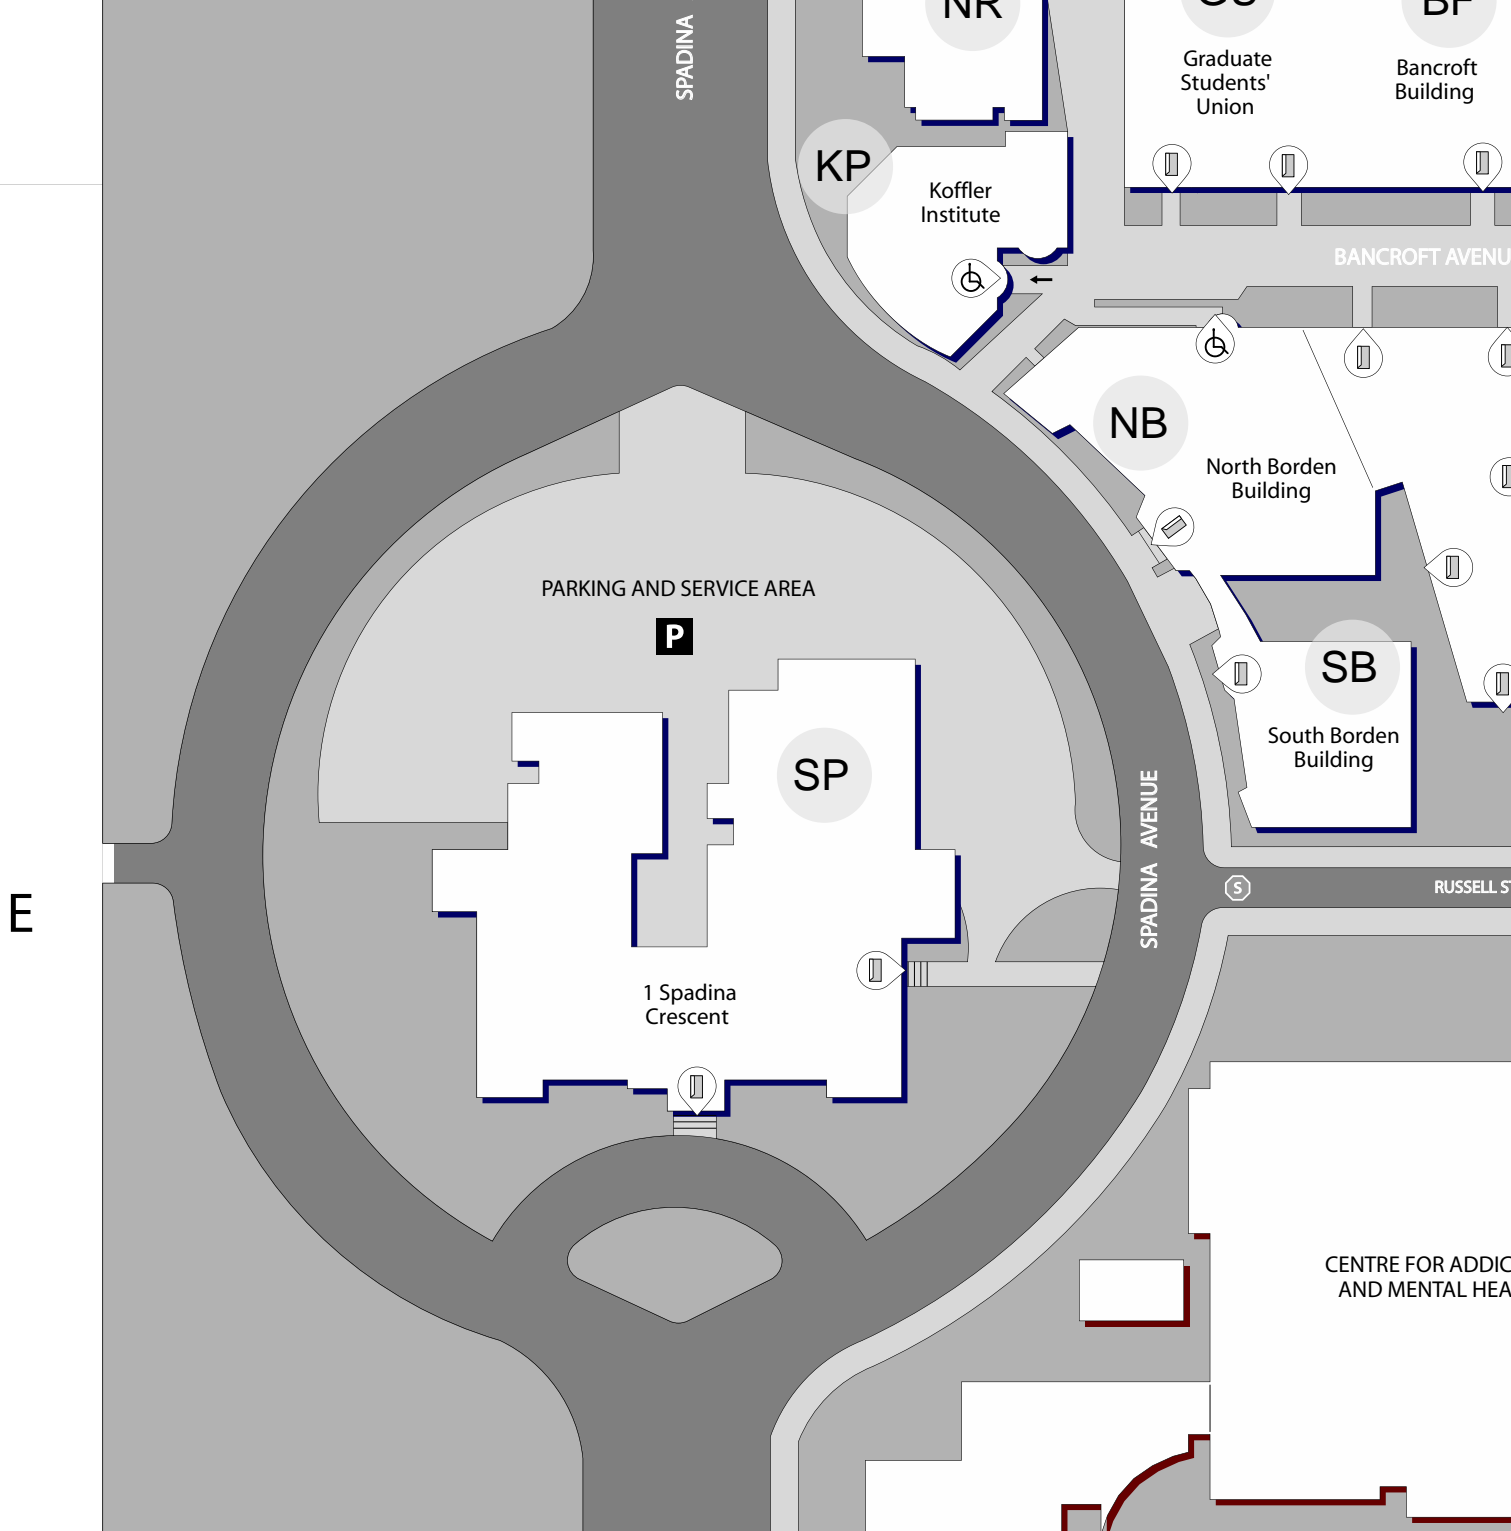

1 Spadina Crescent
1 Spadina Crescent

Building code: SP

Photo 1 - Building

Photo 2 - Main Entrance Stair

Number of Building entrances	2
Number of Entrances with Power Openers	0
Floors accessible via elevator	none
Floors with accessible washrooms	none

Main Entrance

Side of building with main entrance	South
Does this entrance have a power door opener?	No
Is this entrance visible from the street?	Yes
Type of Pathway leading to entrance	Stair

Secondary Entrance

Side of building with secondary entrance	East
Does this entrance have a power door opener?	No
Is this entrance visible from the street?	No
Type of Pathway leading to entrance	Stair

This building is currently under renovation/expansion, so accessibility will improve.

-  Entrance
-  Entrance with Auto Door Opener
-  Sidewalk
-  Ramp: arrow indicates up
-  Stair
-  Rest Area

-  Vehicle Traffic Lights
-  Stop Signs
-  Pedestrian Crossing Lines
-  Flashing Pedestrian Signal
-  Button for Pedestrian Crossing
-  Audio Crossing Signal