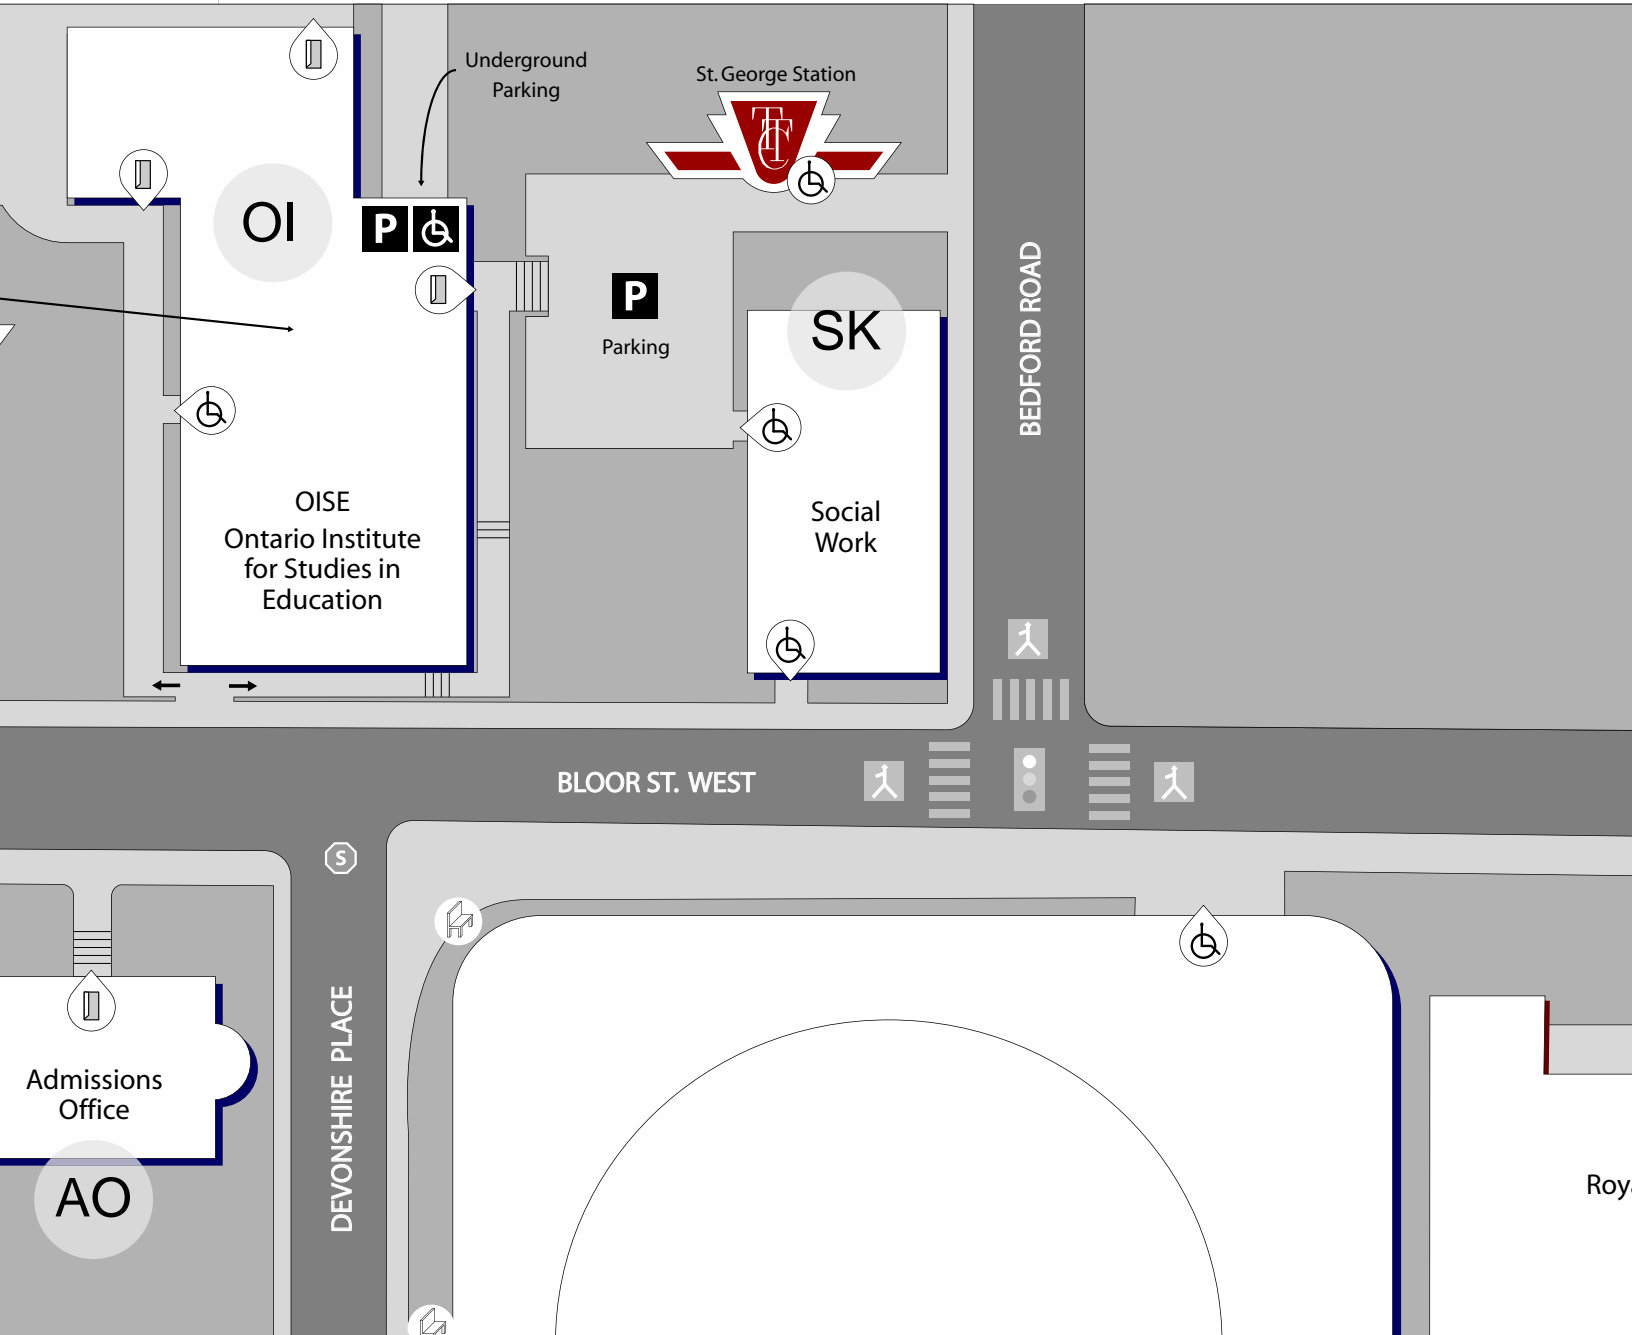

Bloor Street West-246
246 Bloor Street West

Building code: SK

Photo 1 - Building

Photo 2 - Accessible Entrance facing Bloor Street

Photo 3 - Accessible Entrance facing the West Side Parking Lot

Number of Building entrances	2
Number of Entrances with Power Openers	2
Floors accessible via elevator	all
Floors with accessible washrooms	3, 6

Main Entrance

Side of building with main entrance	South
Does this entrance have a power door opener?	Yes
Is this entrance visible from the street?	Yes
Type of Pathway leading to entrance	Ramp

Secondary Entrance

Side of building with secondary entrance	West
Does this entrance have a power door opener?	Yes
Is this entrance visible from the street?	Yes
Type of Pathway leading to entrance	Path

Both entrances on this building are wheelchair accessible. The Bloor Street entrance leads directly to the elevator. The main reception is on the second floor.

- | | | | | | |
|--|--------------------------------|--|--------------------------------|--|------------------|
| | Entrance | | Vehicle Traffic Lights | | Parking |
| | Entrance with Auto Door Opener | | Stop Signs | | Reserved Parking |
| | Sidewalk | | Pedestrian Crossing Lines | | |
| | Ramp: arrow indicates up | | Flashing Pedestrian Signal | | |
| | Stair | | Button for Pedestrian Crossing | | |
| | Rest Area | | Audio Crossing Signal | | North |