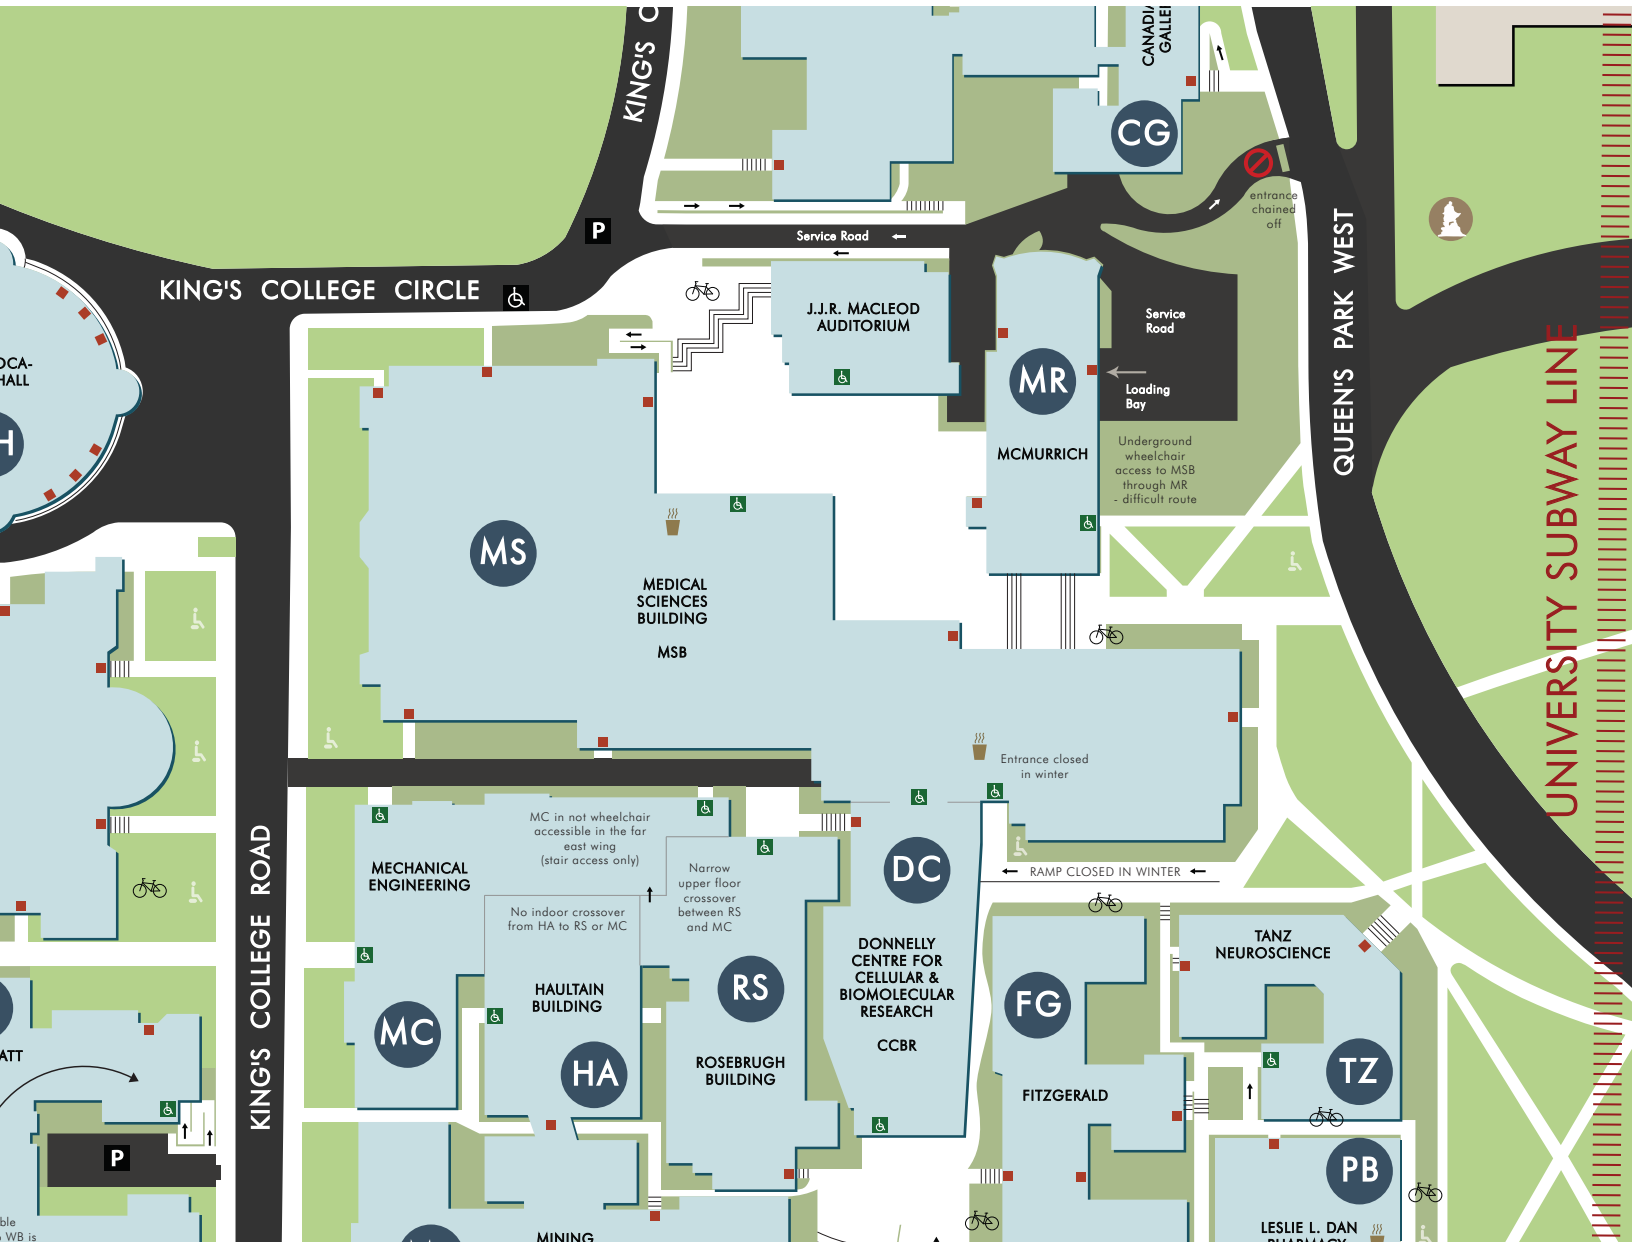

Medical Sciences Building  
1 King's College Circle

Building code: MS

Photo 1 - Building

Photo 2 - Main Entrance Stair and Ramp

Photo 3 - Ramp up to South East Entrance

Number of Building entrances	8
Number of Entrances with Power Openers	2
Floors accessible via elevator	all
Floors with accessible washrooms	2,3

Main Entrance

Side of building with main entrance	North
Does this entrance have a power door opener?	Yes
Is this entrance visible from the street?	Yes
Type of Pathway leading to entrance	Ramp & Stair

Secondary Entrance

Side of building with secondary entrance	South
Does this entrance have a power door opener?	Yes
Is this entrance visible from the street?	Yes
Type of Pathway leading to entrance	Ramp & Stair

The Medical Sciences Building is also accessible through the Donnelly Centre to the south. The JJR MacLeod Auditorium, on the north side of the entrance podium, has an internal elevator and accessible washrooms.

- |                         |                          |                                |                  |
|-------------------------|--------------------------|--------------------------------|------------------|
| ENTRANCE (NOT POWERED)  | RAMP: ARROW INDICATES UP | VEHICLE TRAFFIC LIGHTS         | PARKING          |
| ENTRANCE WITH AUTO      | STAIR                    | STOP SIGNS                     | RESERVED PARKING |
| STREETCAR               | REST AREA (BENCH)        | PEDESTRAIN CROSSING LINES      | BIKE POSTS       |
| TTC SUBWAY STOP / ROUTE | STATUES                  | FLASHING PEDESTRIAN SIGNAL     | BIKE LANES       |
|                         | COFFEE                   | AUDIO CROSSING SIGNAL          |                  |
|                         |                          | BUTTON FOR PEDESTRIAN CROSSING |                  |