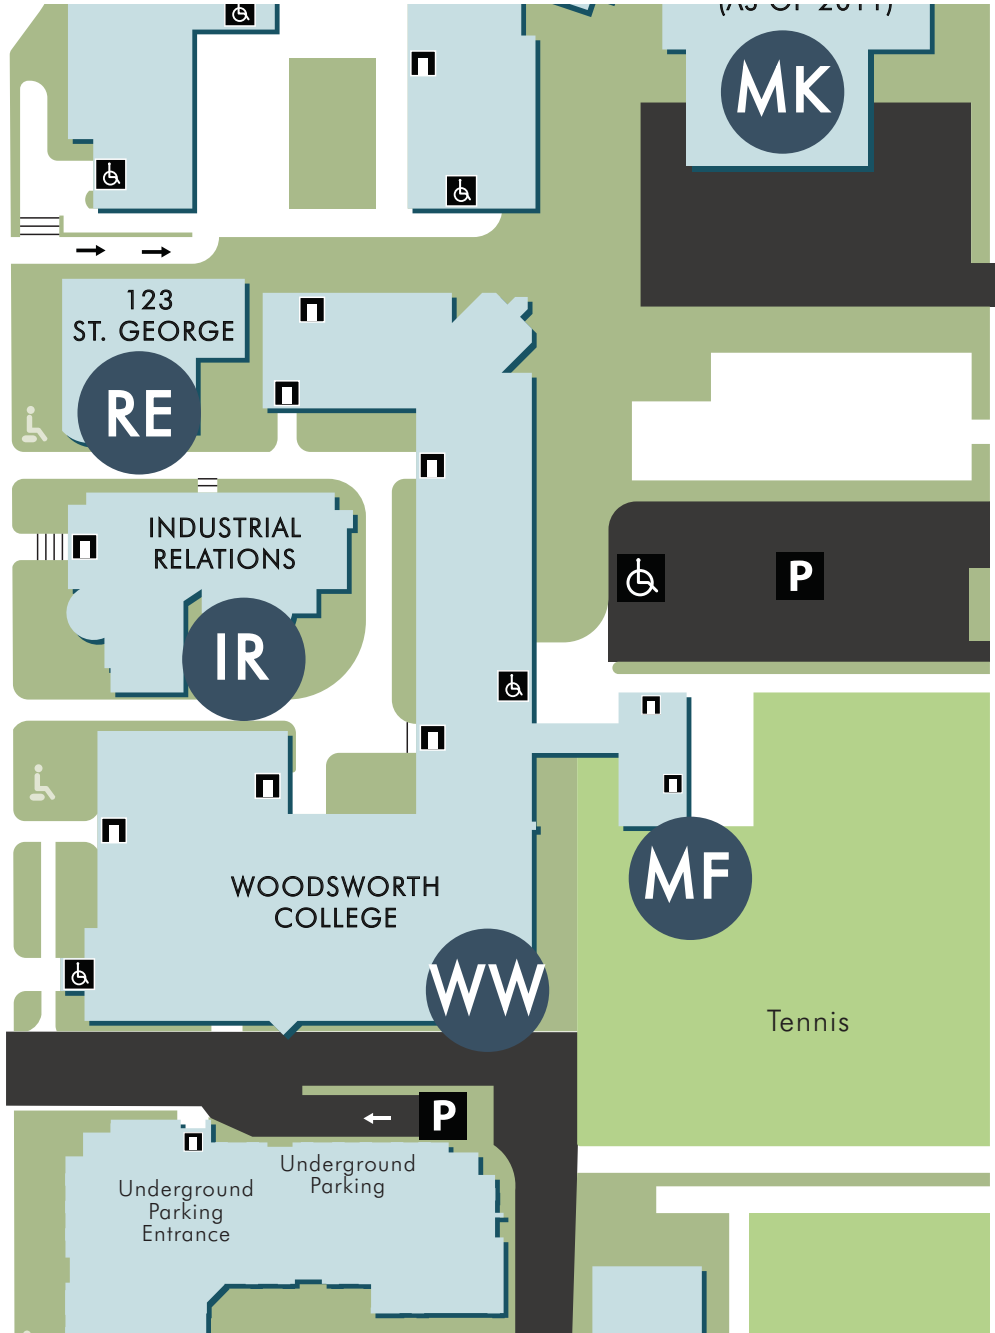

Margaret Fletcher Day Care Centre
100 Devonshire Place

Building code: MF

Photo 1 - Building

Photo 2 - Main Entrance facing Devonshire Place

Number of Building entrances	2
Number of Entrances with Power Openers	0
Floors accessible via elevator	none
Floors with accessible washrooms	none

Main Entrance

Side of building with main entrance	East
Does this entrance have a power door opener?	No
Is this entrance visible from the street?	Yes
Type of Pathway leading to entrance	Path

Secondary Entrance

Side of building with secondary entrance	North
Does this entrance have a power door opener?	No
Is this entrance visible from the street?	Yes
Type of Pathway leading to entrance	Path

ST. GEORGE

ST. GEORGE

DEVON

SHIRE

- ENTRANCE (NOT POWERED)
- ENTRANCE WITH AUTO
- STREETCAR
- TTC SUBWAY STOP / ROUTE

- RAMP: ARROW INDICATES UP
- STAIR
- REST AREA (BENCH)
- STATUES
- COFFEE

- VEHICLE TRAFFIC LIGHTS
- STOP SIGNS
- PEDESTRAIN CROSSING LINES
- FLASHING PEDESTRIAN SIGNAL
- AUDIO CROSSING SIGNAL
- BUTTON FOR PEDESTRIAN CROSSING