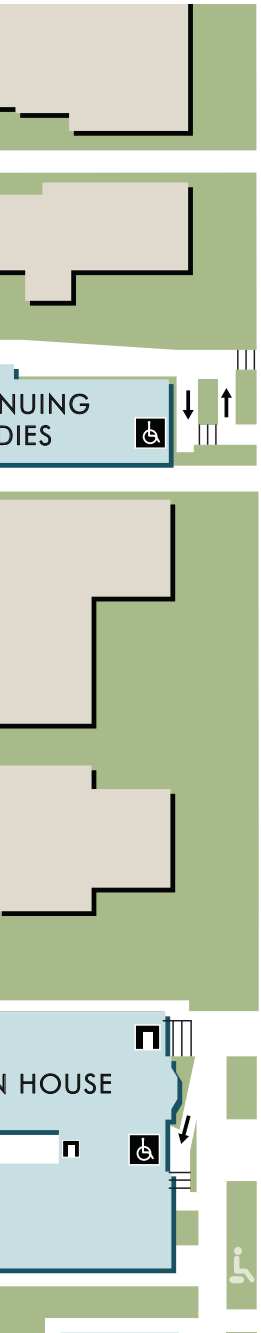

Margaret Fletcher Day Care Centre
100 Devonshire Place

Building code: MF

Photo 1 - Building

Photo 2 - Main Entrance facing Devonshire Place

Number of Building entrances	2
Number of Entrances with Power Openers	0
Floors accessible via elevator	none
Floors with accessible washrooms	none

Main Entrance

Side of building with main entrance	East
Does this entrance have a power door opener?	No
Is this entrance visible from the street?	Yes
Type of Pathway leading to entrance	Path

Secondary Entrance

Side of building with secondary entrance	North
Does this entrance have a power door opener?	No
Is this entrance visible from the street?	Yes
Type of Pathway leading to entrance	Path

ST. GEORGE

ST. GEORGE

DEVON

SHIRE

- ENTRANCE (NOT POWERED)
- ENTRANCE WITH AUTO
- STREETCAR
- TTC SUBWAY STOP / ROUTE

- RAMP: ARROW INDICATES UP
- STAIR
- REST AREA (BENCH)
- STATUES
- COFFEE

- VEHICLE TRAFFIC LIGHTS
- STOP SIGNS
- PEDESTRAIN CROSSING LINES
- FLASHING PEDESTRIAN SIGNAL
- AUDIO CROSSING SIGNAL
- BUTTON FOR PEDESTRIAN CROSSING