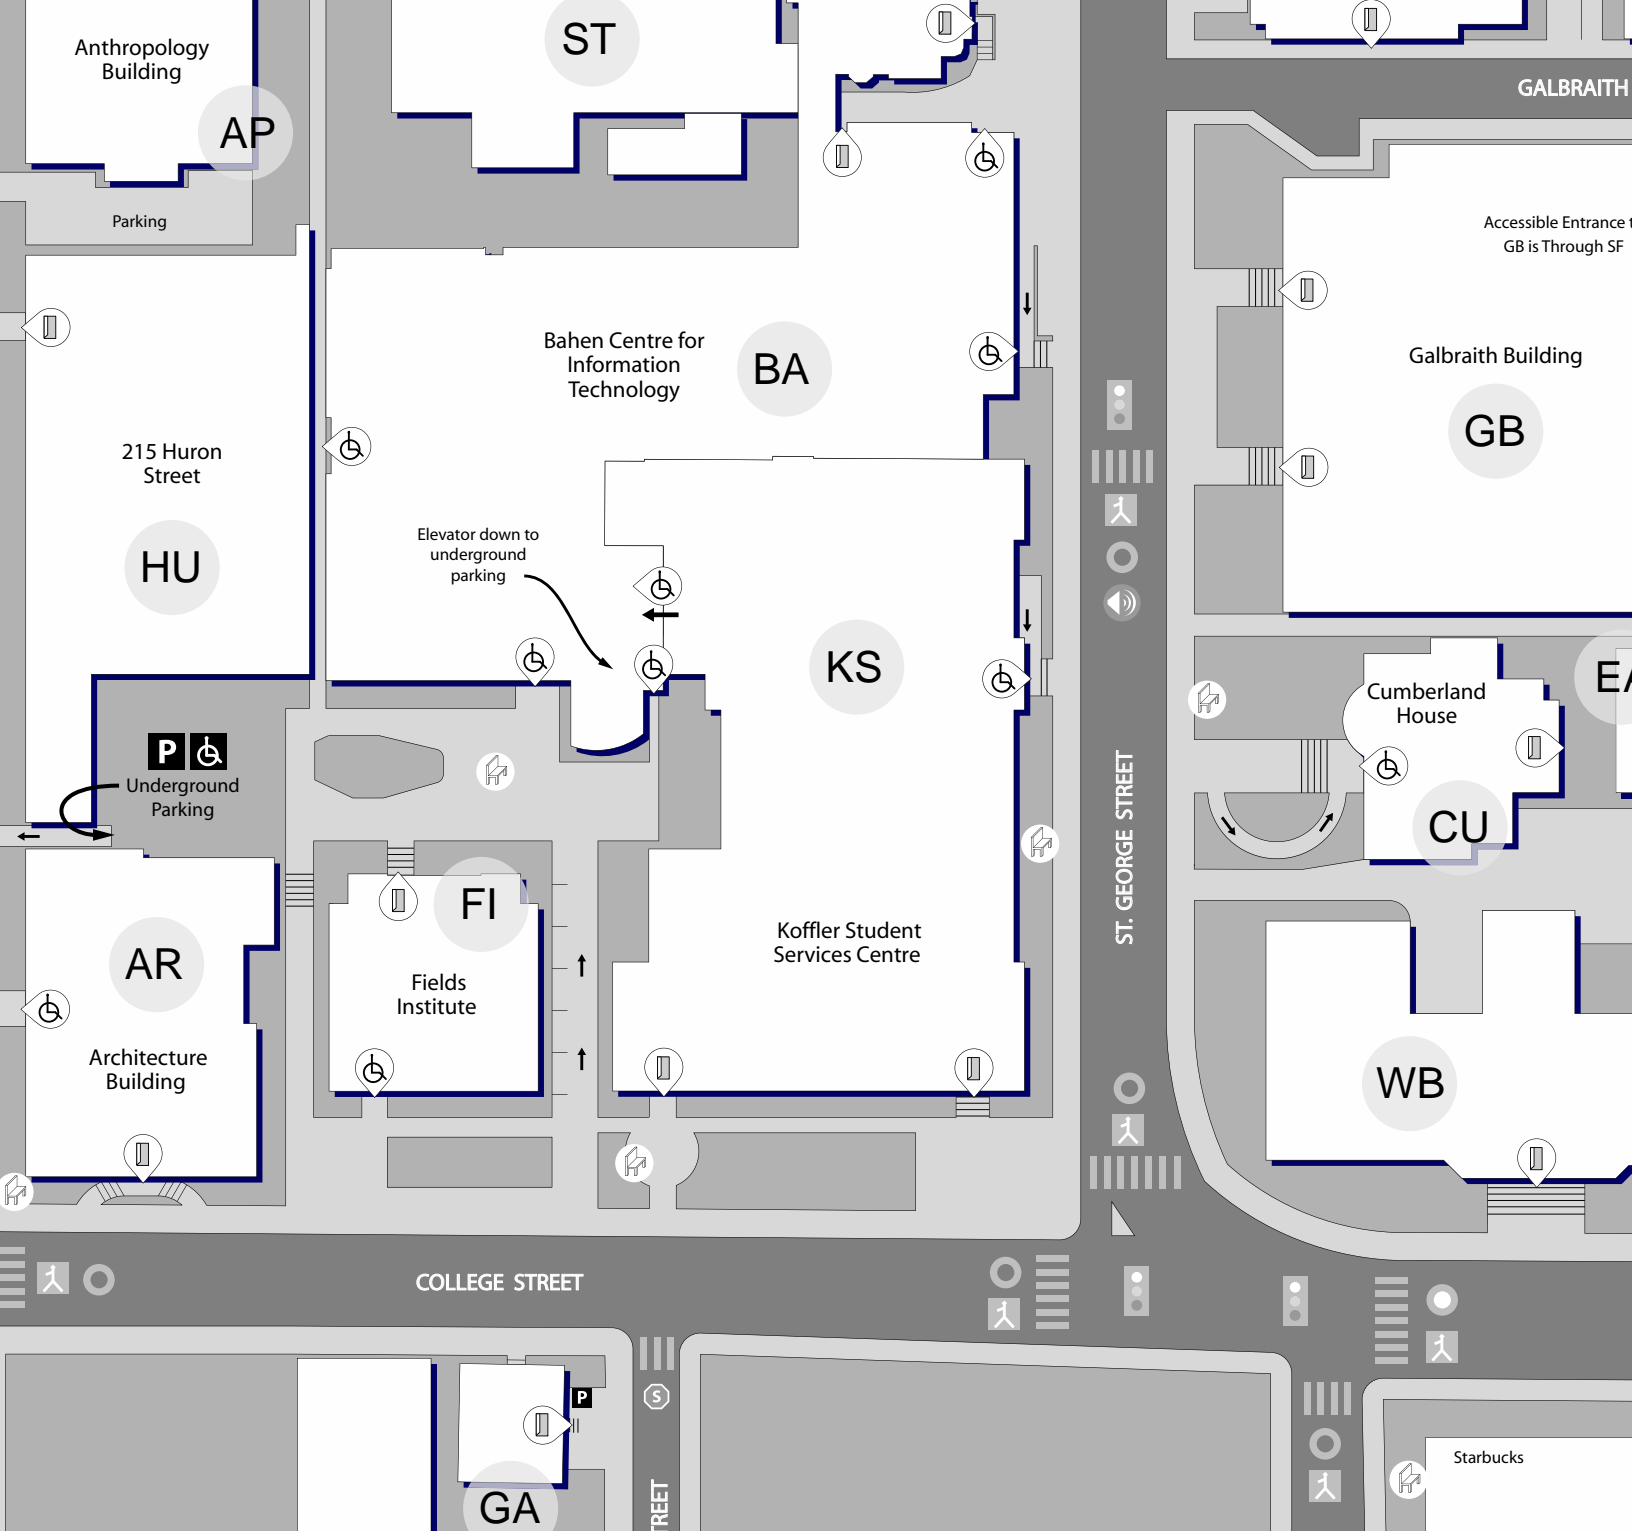

Koffler Student Services Centre
214 College Street

Building code: KS

Photo 1 - Building

Photo 2 - Accessible Ramp on St. George Street

Photo 3 - Bookstore Entrance facing College Street

Number of Building entrances	4
Number of Entrances with Power Openers	3
Floors accessible via elevator	all
Floors with accessible washrooms	3

Main Entrance

Side of building with main entrance	East
Does this entrance have a power door opener?	Yes
Is this entrance visible from the street?	Yes
Type of Pathway leading to entrance	Ramp & Stair

Secondary Entrance

Side of building with secondary entrance	South
Does this entrance have a power door opener?	No
Is this entrance visible from the street?	Yes
Type of Pathway leading to entrance	Path

The internal crossover to the Bahen Centre provides access to the elevators for underground parking.

 Entrance

 Entrance with Auto Door Opener

 Sidewalk

 Ramp: arrow indicates up

 Stair

 Rest Area

 Vehicle Traffic Lights

 Stop Signs