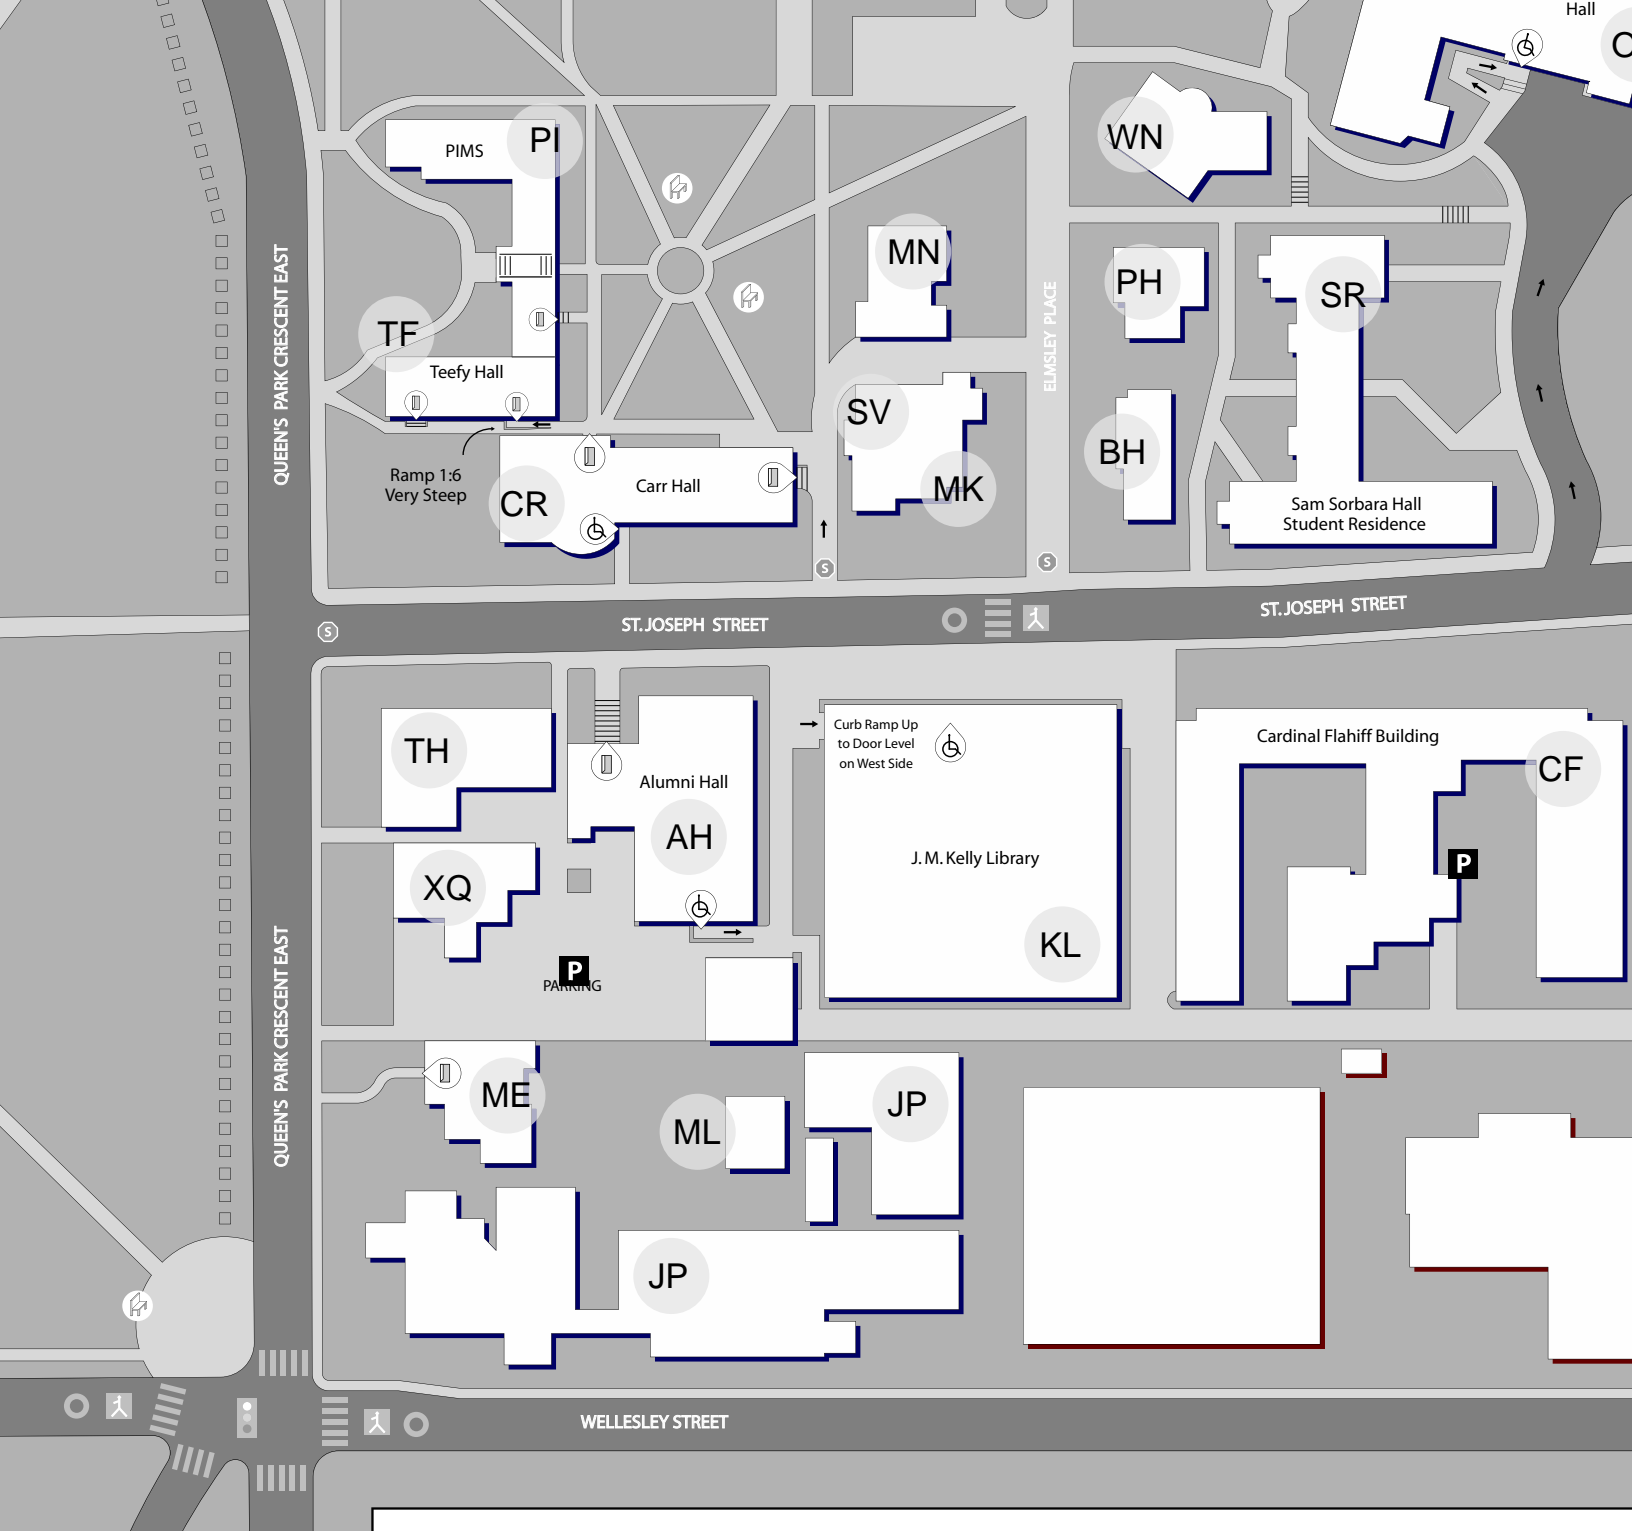

J.M. Kelly Library
 113 St. Joseph Street

Building code: KL

Photo 1 - Building

Photo 2 - Main Entrance

Photo 3 - Curb Ramp at West Side

Number of Building entrances	1
Number of Entrances with Power Openers	1
Floors accessible via elevator	all
Floors with accessible washrooms	None

Main Entrance

Side of building with main entrance	North
Does this entrance have a power door opener?	No
Is this entrance visible from the street?	Yes
Type of Pathway leading to entrance	Ramp

Secondary Entrance

Side of building with secondary entrance	n/a
Does this entrance have a power door opener?	n/a
Is this entrance visible from the street?	n/a
Type of Pathway leading to entrance	

There is a curb ramp on the west side of the St. Joseph Street podium leading to the automated front doors. The push button alerts reception to open the doors..

-  Entrance
-  Entrance with Auto Door Opener
-  Sidewalk
-  Ramp: arrow indicates up
-  Stair
-  Rest Area

-  Vehicle Traffic Lights
-  Stop Signs
-  Pedestrian Crossing Lines
-  Flashing Pedestrian Signal
-  Button for Pedestrian Crossing
-  Audio Crossing Signal