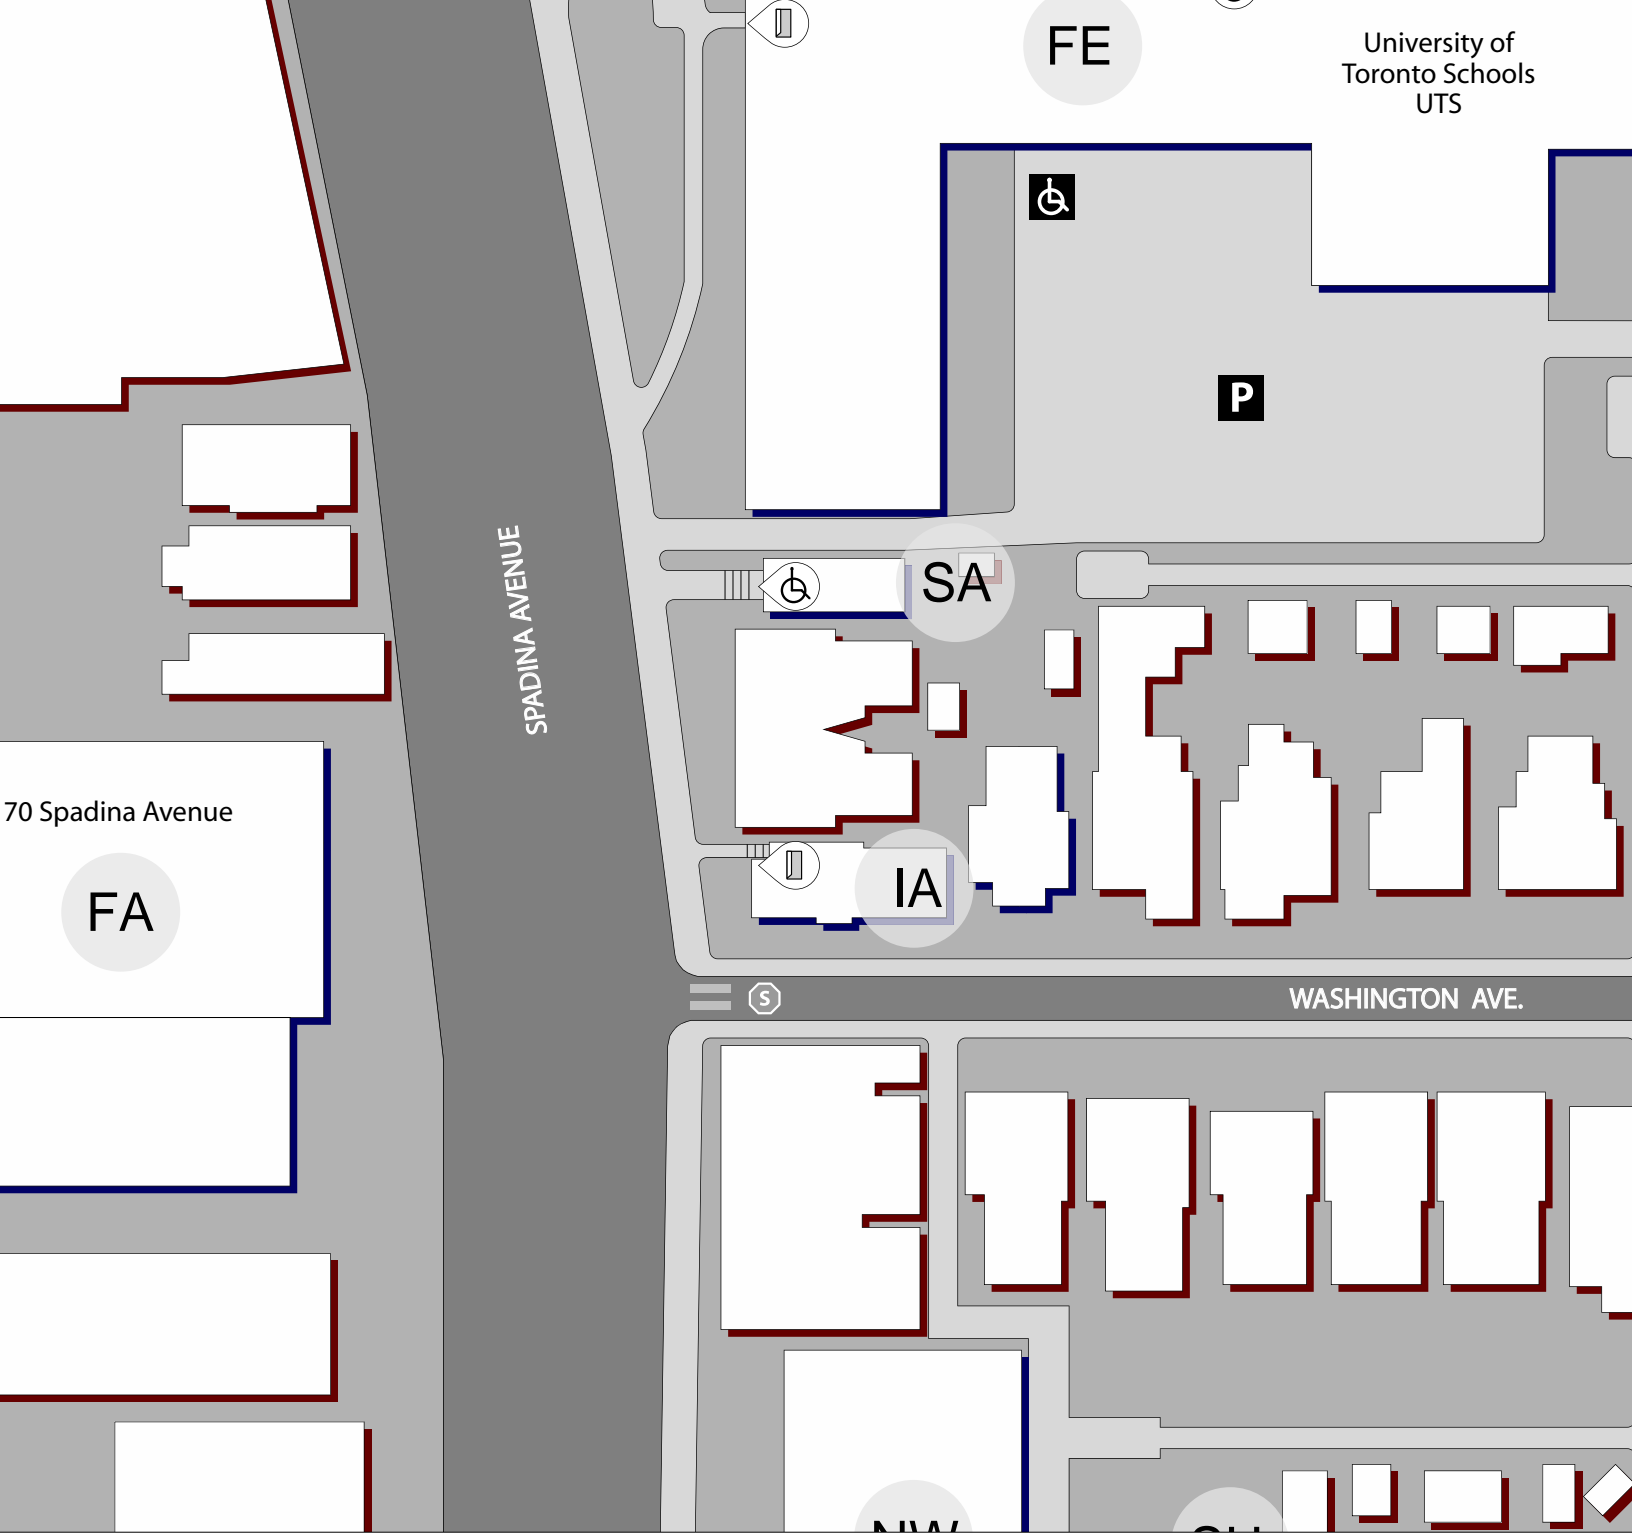

Internal Audit Dept.
703 Spadina Avenue

Building code: IA

Photo 1 - Building

Photo 2 - Main Entrance Stair

Number of Building entrances	1
Number of Entrances with Power Openers	0
Floors accessible via elevator	none
Floors with accessible washrooms	none

Main Entrance

Side of building with main entrance	West
Does this entrance have a power door opener?	No
Is this entrance visible from the street?	Yes
Type of Pathway leading to entrance	Stair

Secondary Entrance

Side of building with secondary entrance	n/a
Does this entrance have a power door opener?	n/a
Is this entrance visible from the street?	n/a
Type of Pathway leading to entrance	

-  Entrance
-  Entrance with Auto Door Opener
-  Sidewalk
-  Ramp: arrow indicates up
-  Stair
-  Rest Area

-  Vehicle Traffic Lights
-  Stop Signs
-  Pedestrian Crossing Lines
-  Flashing Pedestrian Signal
-  Button for Pedestrian Crossing
-  Audio Crossing Signal

-  Parking
-  Reserved Parking