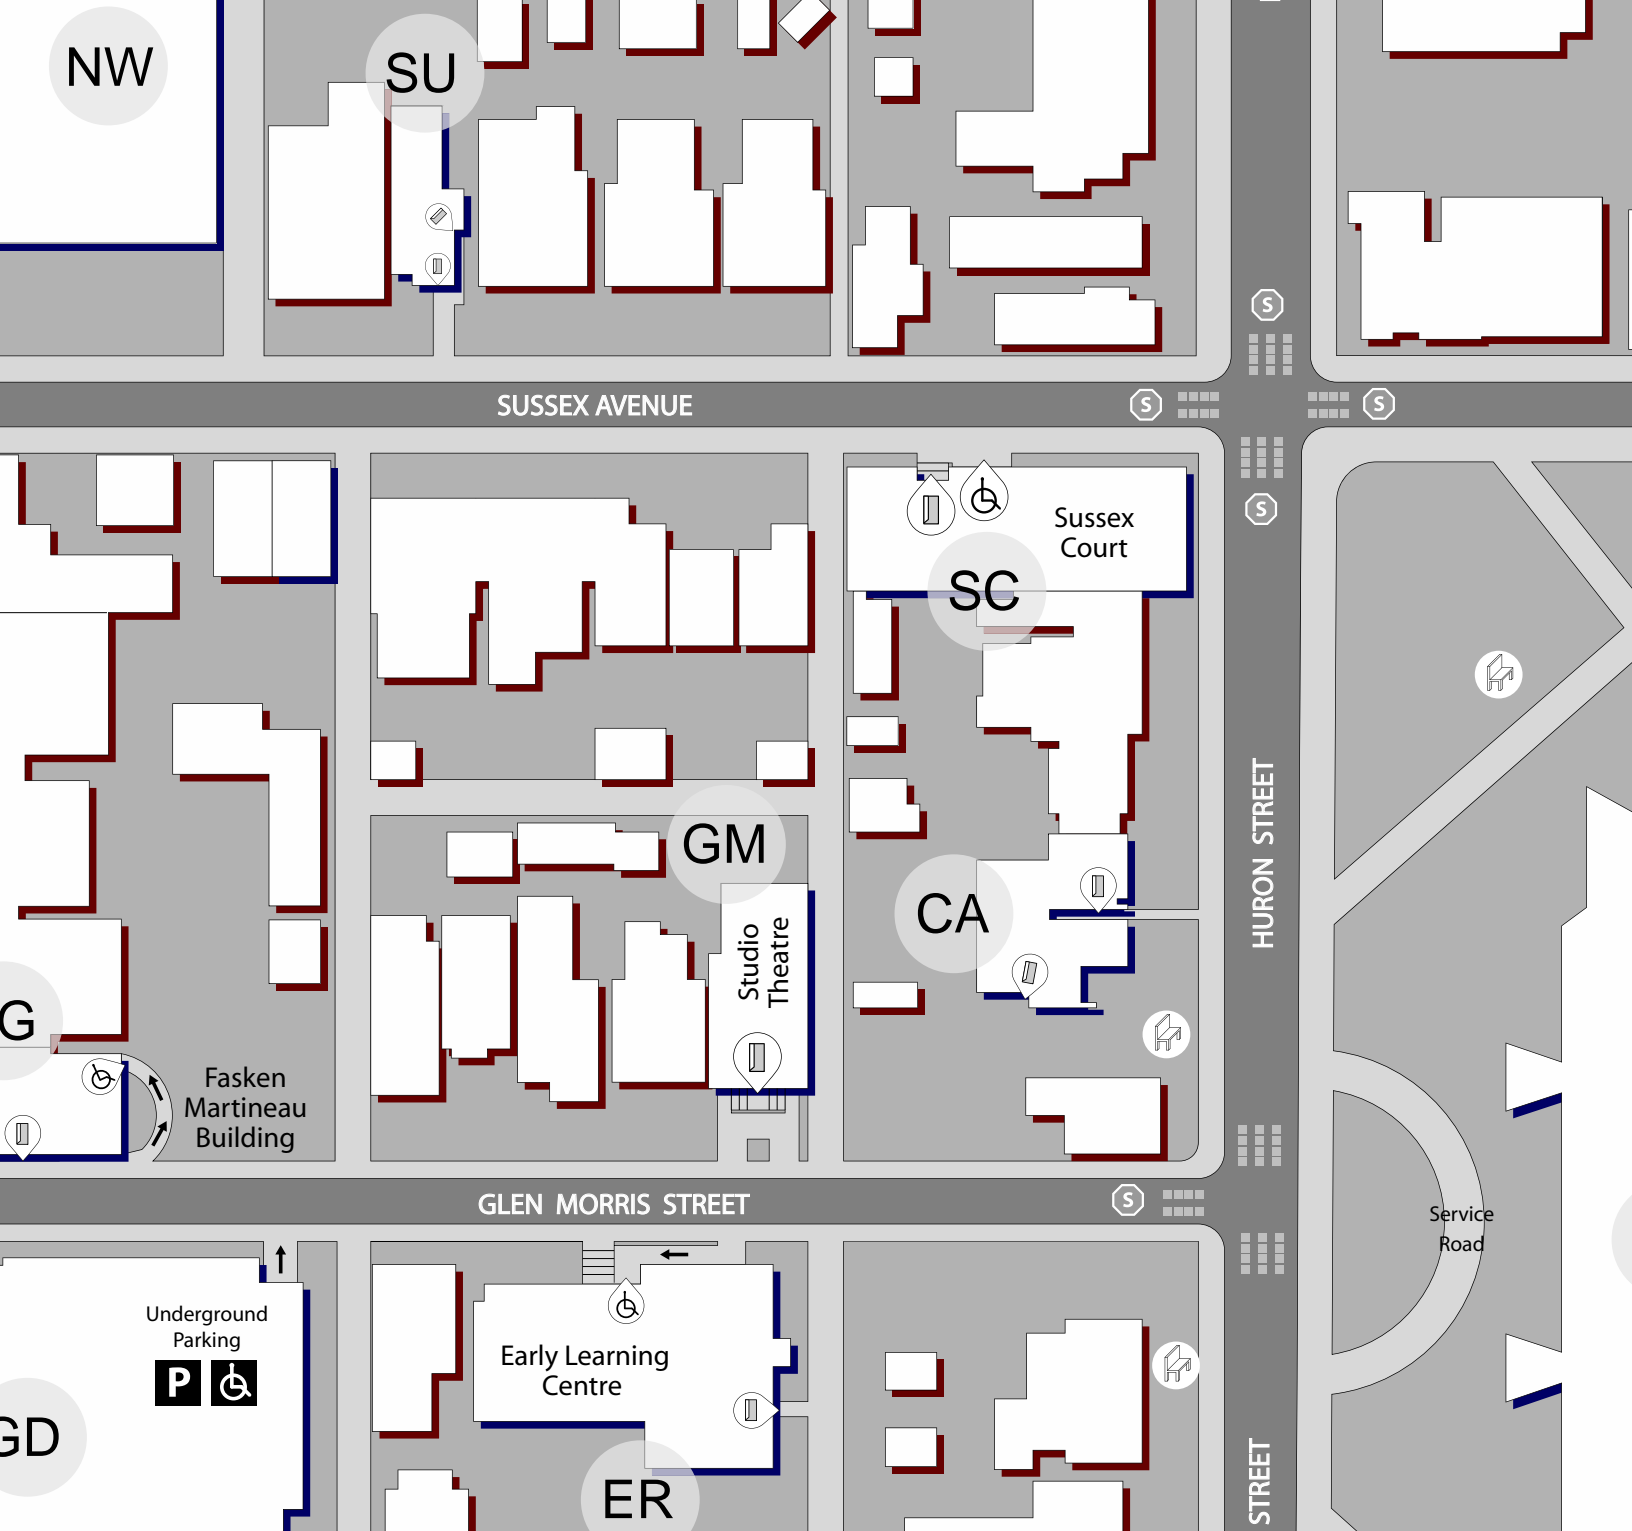

Studio Theatre  
4 Glen Morris Street

Building code: GV

Photo 1 - Building

Photo 2 - Main Entrance Stair

Number of Building entrances	1
Number of Entrances with Power Openers	0
Floors accessible via elevator	none
Floors with accessible washrooms	none

Main Entrance

Side of building with main entrance	South
Does this entrance have a power door opener?	No
Is this entrance visible from the street?	Yes
Type of Pathway leading to entrance	Stair

Secondary Entrance

Side of building with secondary entrance	n/a
Does this entrance have a power door opener?	n/a
Is this entrance visible from the street?	n/a
Type of Pathway leading to entrance	

Entrance  
 Entrance with Auto Door Opener  
 Sidewalk  
 Ramp: arrow indicates up  
 Stair  
 Rest Area

Vehicle Traffic Lights  
 Stop Signs  
 Pedestrian Crossing Lines  
 Flashing Pedestrian Signal  
 Button for Pedestrian Crossing  
 Audio Crossing Signal

Parking  
 Reserved Parking

North