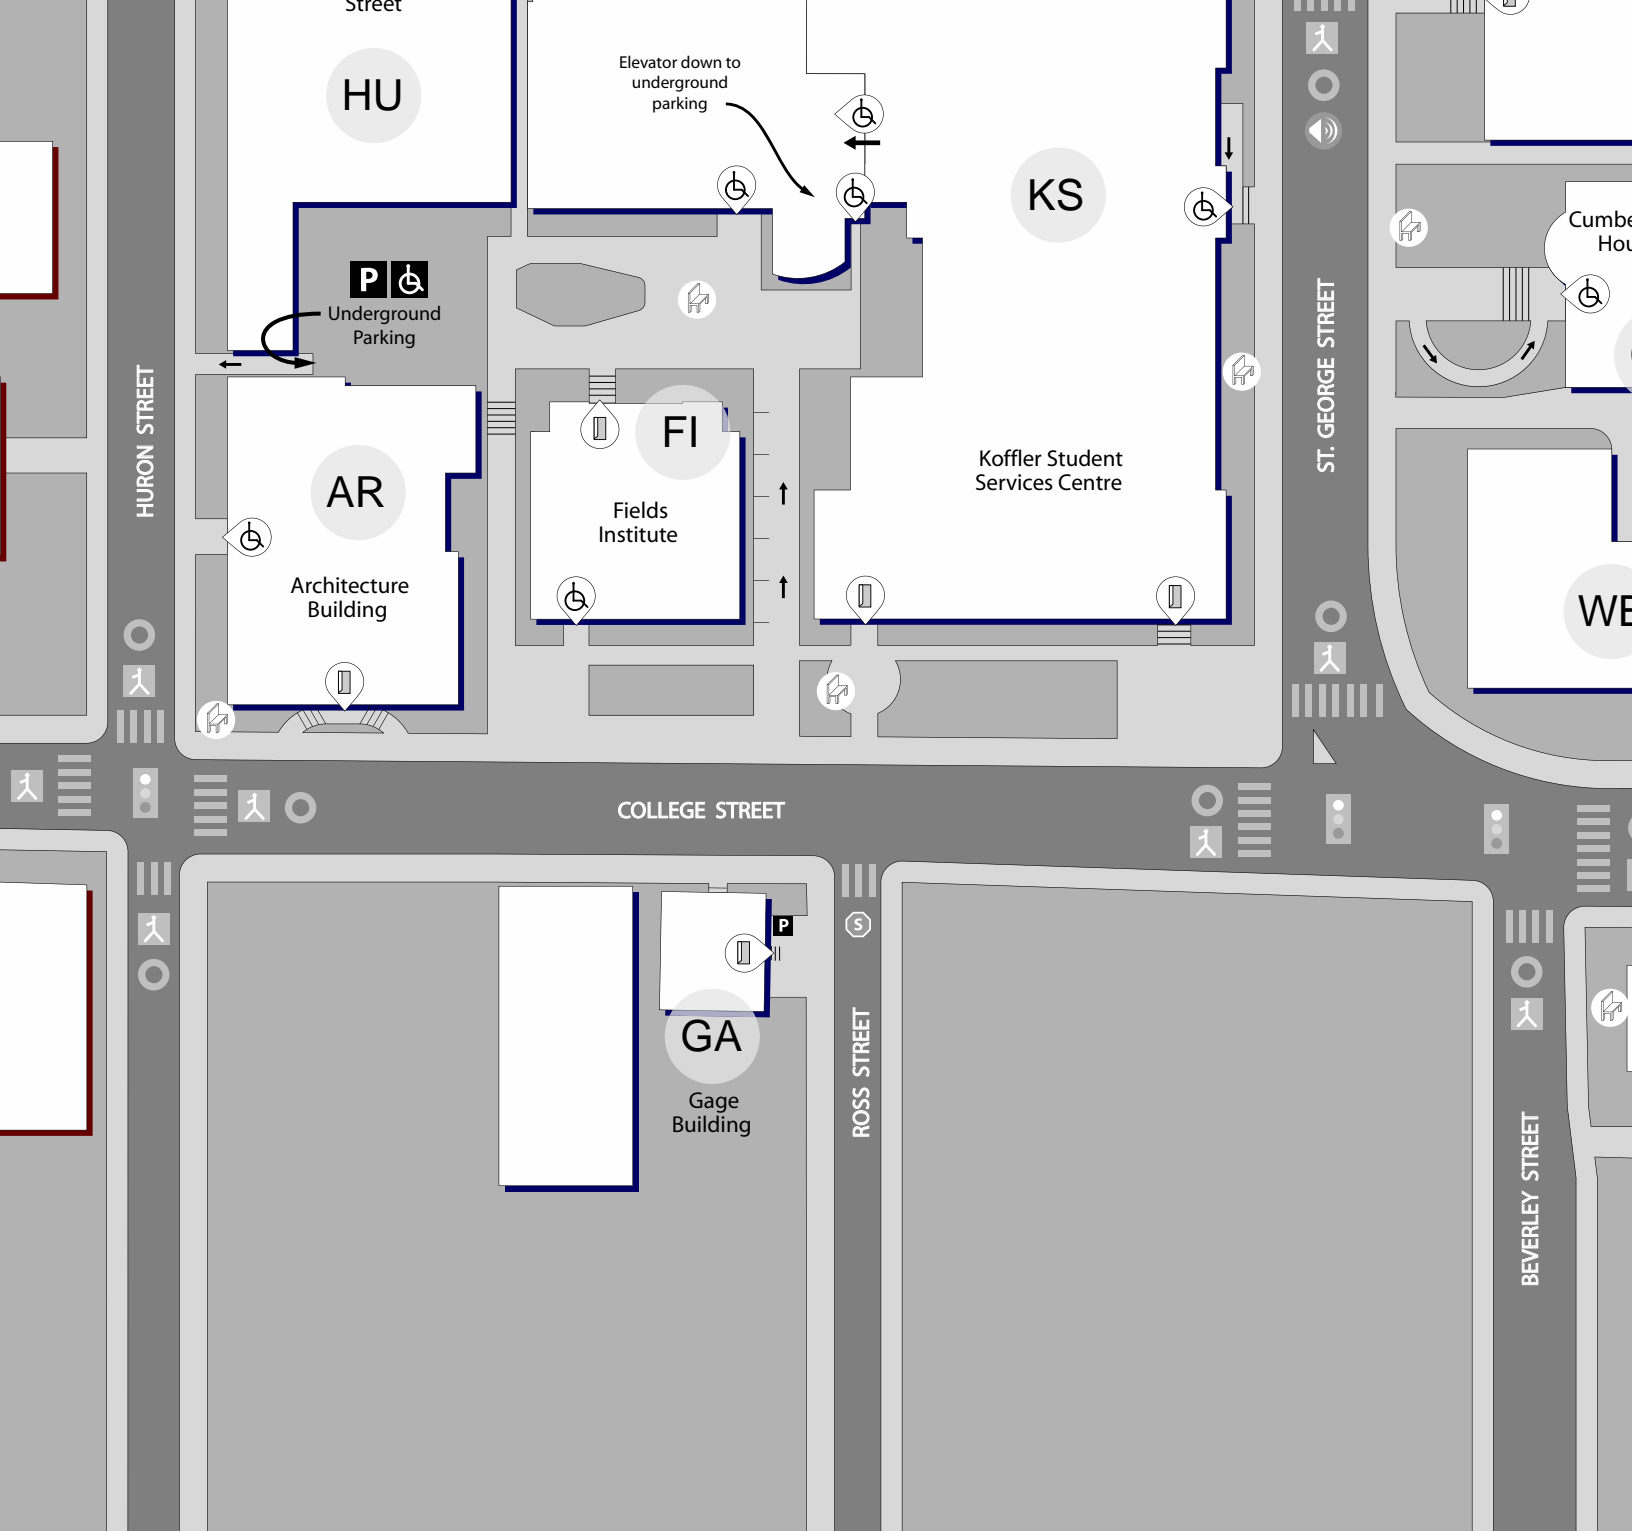

Gage Building
223 College Street

Building code: GA

Photo 1 - Building

Photo 2 - Main Entrance Stair facing Parking Lot

Photo 3 - College Street Entrance is no longer in use

Number of Building entrances	2
Number of Entrances with Power Openers	0
Floors accessible via elevator	all
Floors with accessible washrooms	none

Main Entrance

Side of building with main entrance	East
Does this entrance have a power door opener?	No
Is this entrance visible from the street?	Yes
Type of Pathway leading to entrance	Stair

Secondary Entrance

Side of building with secondary entrance	North
Does this entrance have a power door opener?	No
Is this entrance visible from the street?	Yes
Type of Pathway leading to entrance	Stair

The College street entrance is closed; enter through the east side. The internal elevator is very small.

Entrance

Entrance with Auto Door Opener

Sidewalk

Ramp: arrow indicates up

Stair

Rest Area

Vehicle Traffic Lights

Stop Signs