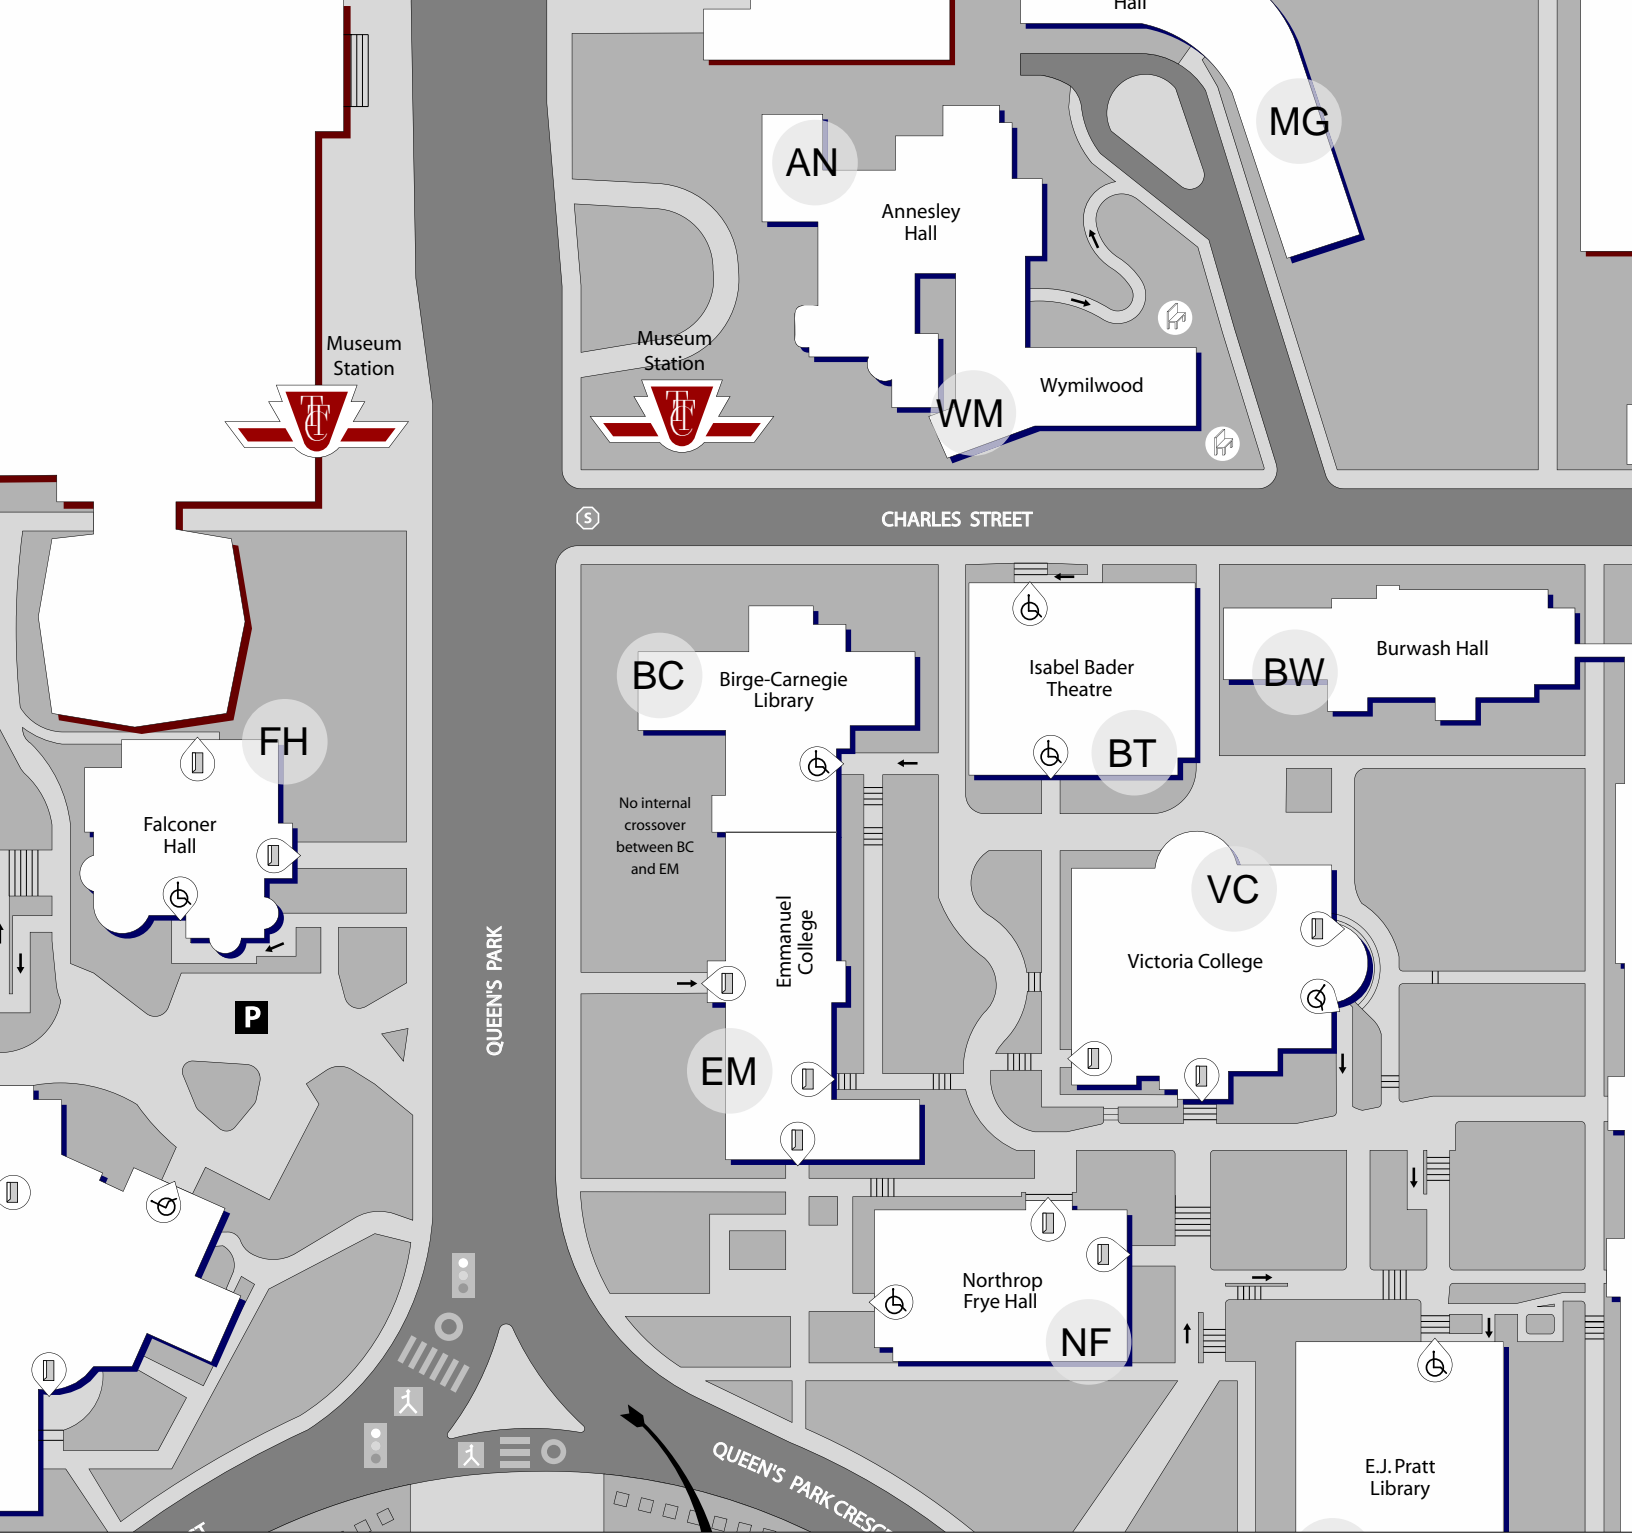

Birge-Carnegie Library
75a Queen's Park

Building code: BC

Photo 1 - Building

Photo 2 - Accessible Entrance on East Side

Photo 3 - Stair Entrance to Archives on North Side

Number of Building entrances	3
Number of Entrances with Power Openers	1
Floors accessible via elevator	none
Floors with accessible washrooms	none

Main Entrance

Side of building with main entrance	North
Does this entrance have a power door opener?	No
Is this entrance visible from the street?	Yes
Type of Pathway leading to entrance	Stair

Secondary Entrance

Side of building with secondary entrance	East
Does this entrance have a power door opener?	Yes
Is this entrance visible from the street?	No
Type of Pathway leading to entrance	Ramp

The accessible entrance is located on the east side of the building, facing the Isabelle Bader Theatre.

Entrance

Entrance with Auto Door Opener

Sidewalk

Ramp: arrow indicates up

Stair

Rest Area

Vehicle Traffic Lights

Stop Signs